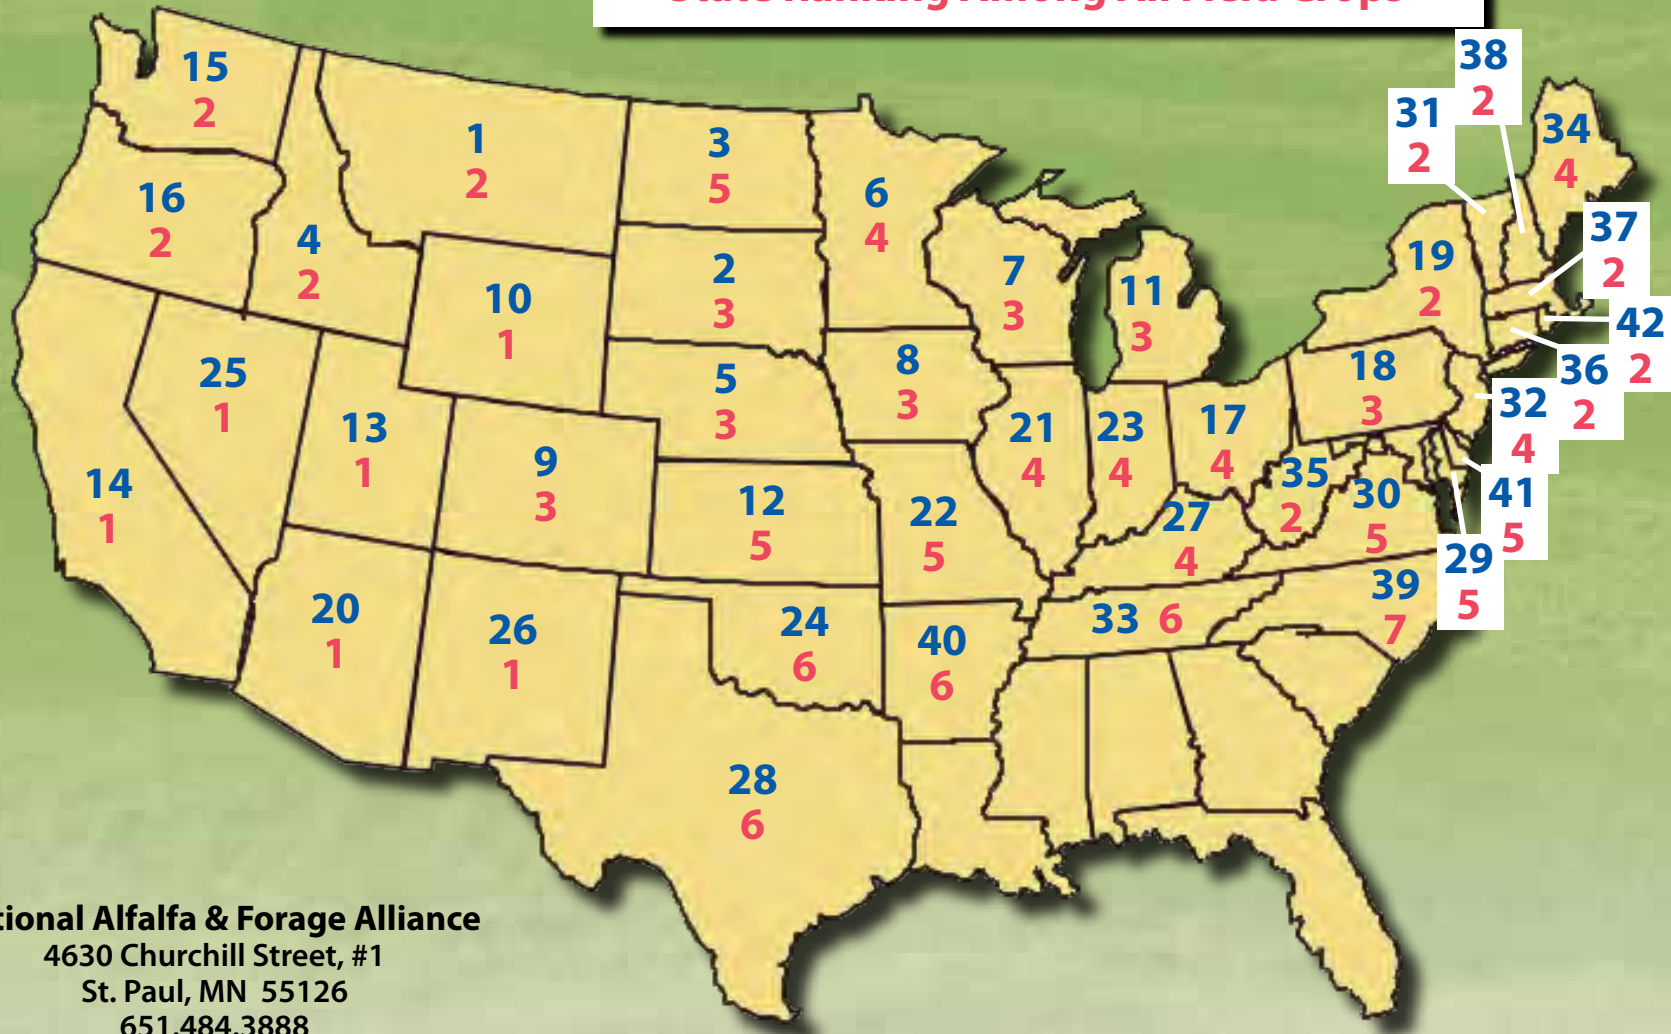

2020 Alfalfa Production Acreage

National Ranking

State Ranking Among All Field Crops

National Alfalfa & Forage Alliance
4630 Churchill Street, #1
St. Paul, MN 55126
651.484.3888
nafa@comcast.net

Source: USDA-NASS 2020