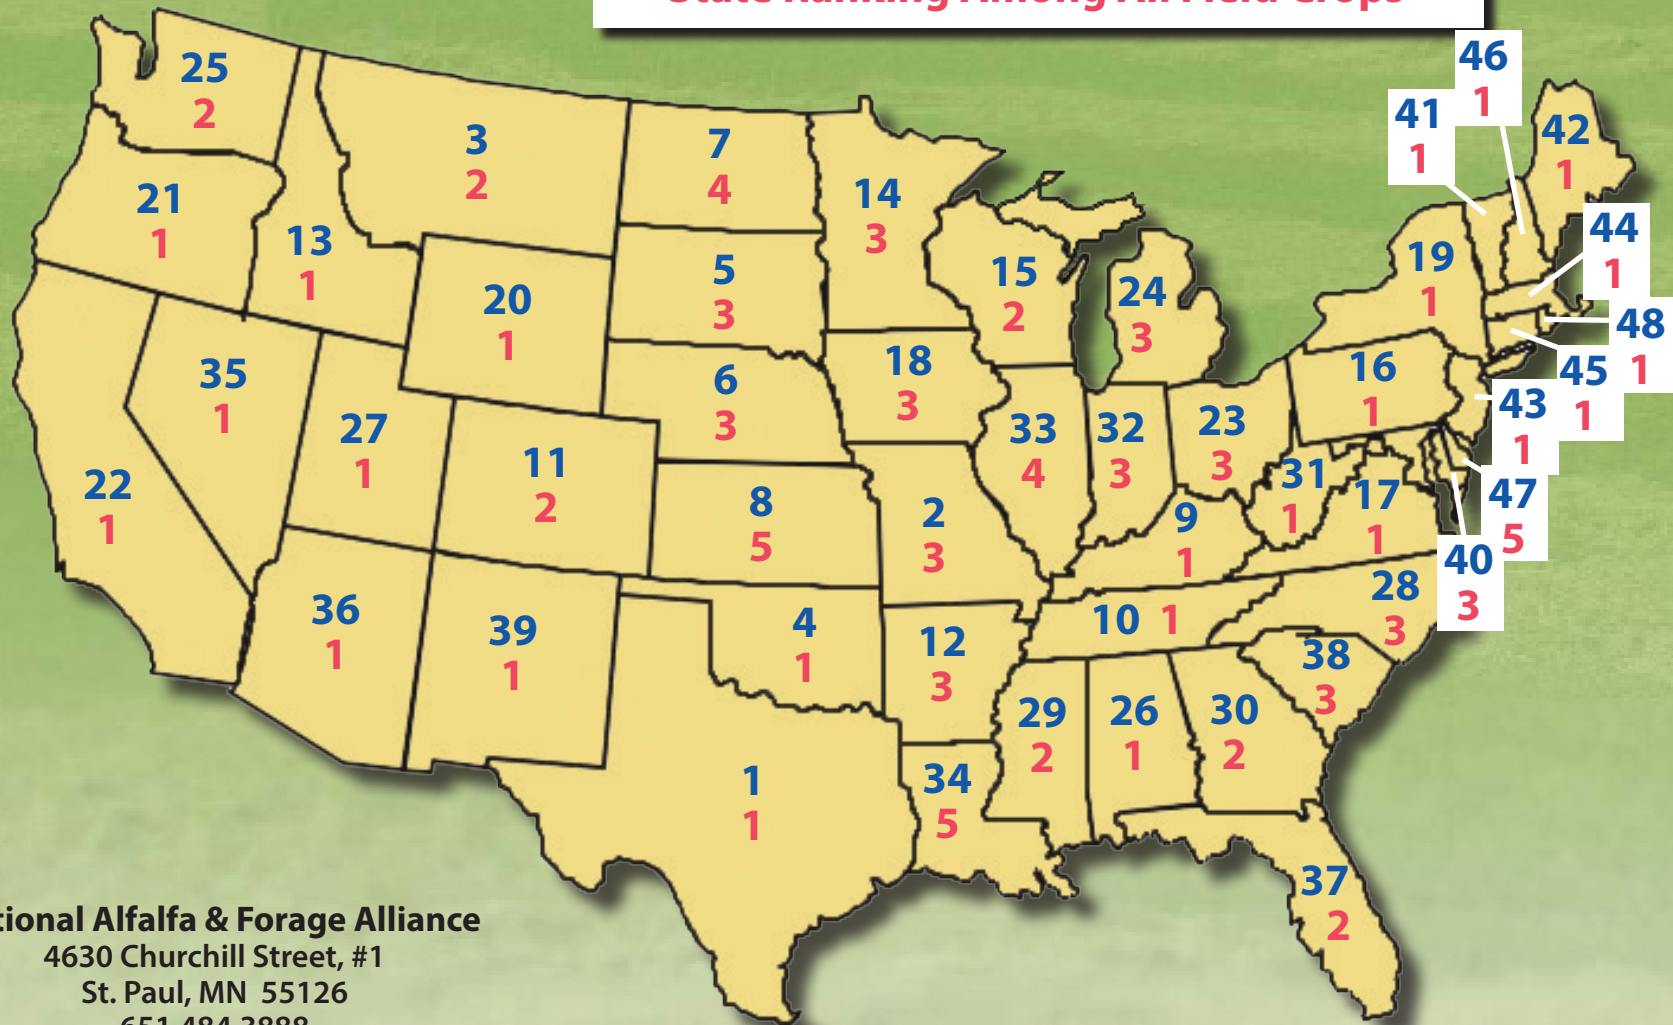

2021 Forage Production Acreage

National Ranking

State Ranking Among All Field Crops

National Alfalfa & Forage Alliance
4630 Churchill Street, #1
St. Paul, MN 55126
651.484.3888
nafa@comcast.net

Source: USDA-NASS 2021